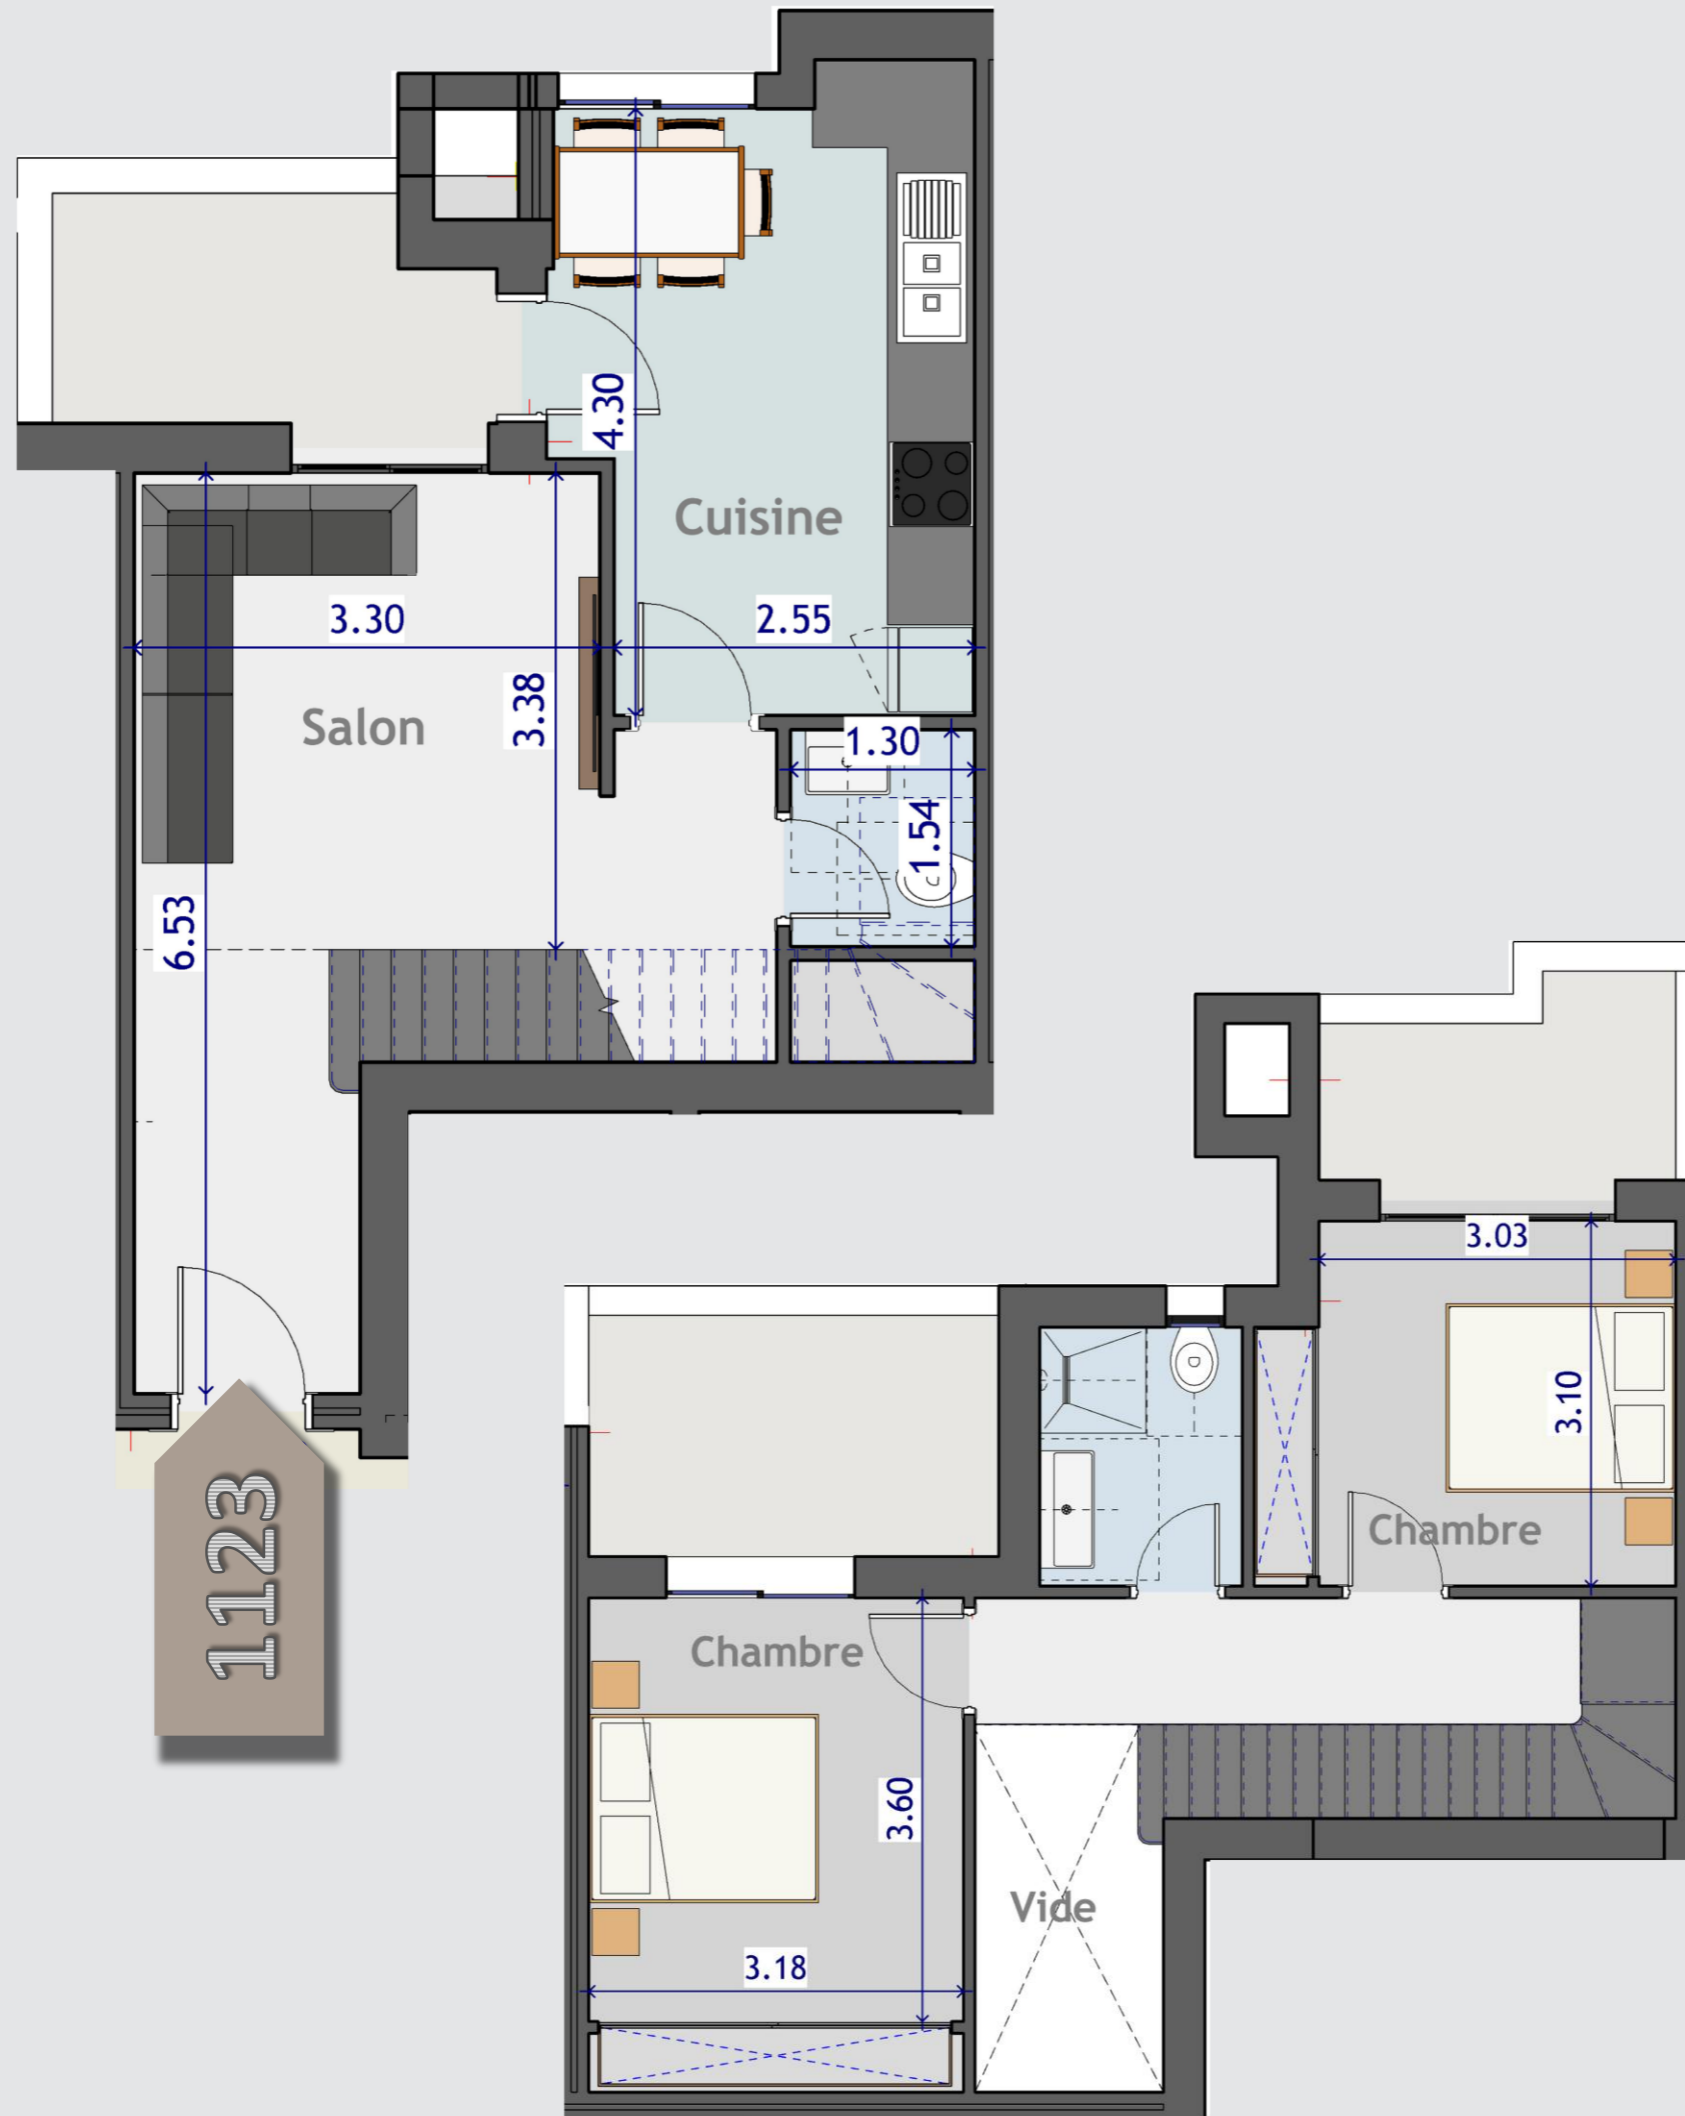

RESIDENCE L'ULTIME
JARDIN DE CARTHAGE
10 eme

1123

SURAFCE H.O	85
SURFACE V	98
Terr/Jardin	20

Dulpex S+2