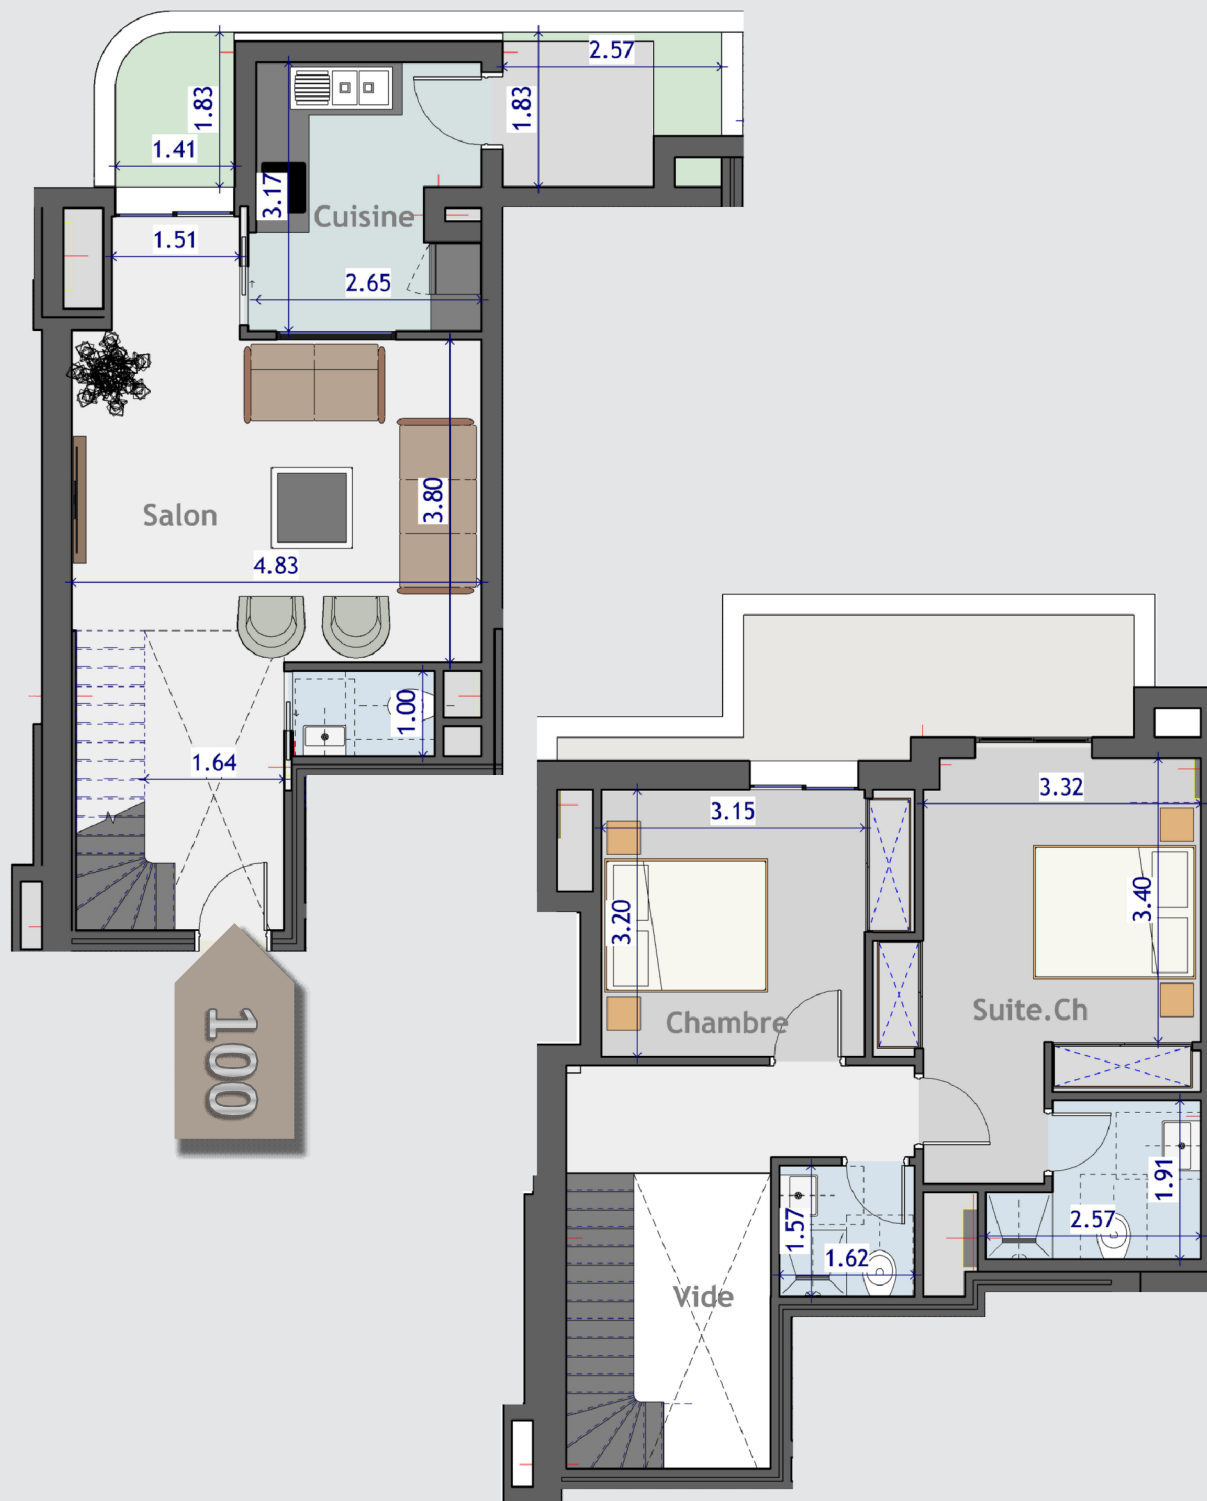

RESIDENCE L'ULTIME
JARDIN DE CARTHAGE
RDC

100

SURAFCE H.O	94
SURFACE V	109
Terr/Jardin	17

DUPLEX S+2